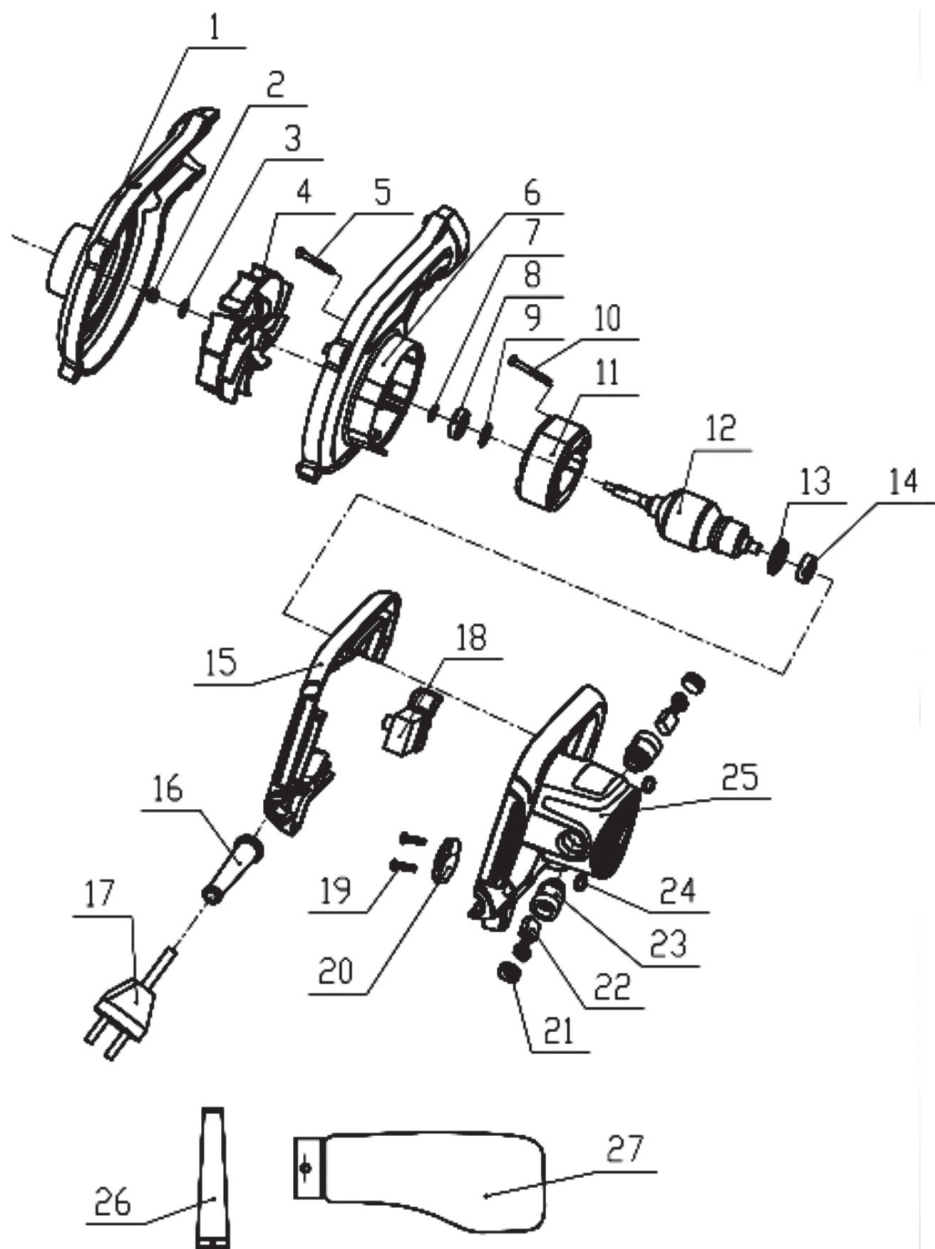

EXPLODED VIEW OF BLOWER RDI-EBV06

NO	NAME	QTY
1	fan cover	1
2	lock nut	1
3	flat washer ϕ 5.2* ϕ 14*1.5	1
4	fan	1
5	screw ST4*35	4
6	middle cover	1
7	flat washer ϕ 8.2* ϕ 14*1	1
8	bear 609RS	1
9	flat washer ϕ 9.2* ϕ 18*1	1
10	screw ST4*40	2
11	stator	1
12	rotor	1
13	insulation ring	1
14	bear 608RS	1
15	handle cover	1
16	cable sheath	1
17	cable line	1
18	switch	1
19	screw ST4*16	10
20	press line plate	1
21	brush holder cover	2
22	carbon brush	2
23	brush holder	2
24	extension spring	2
25	body	1
26	wind mouth	1
27	dust bag	1